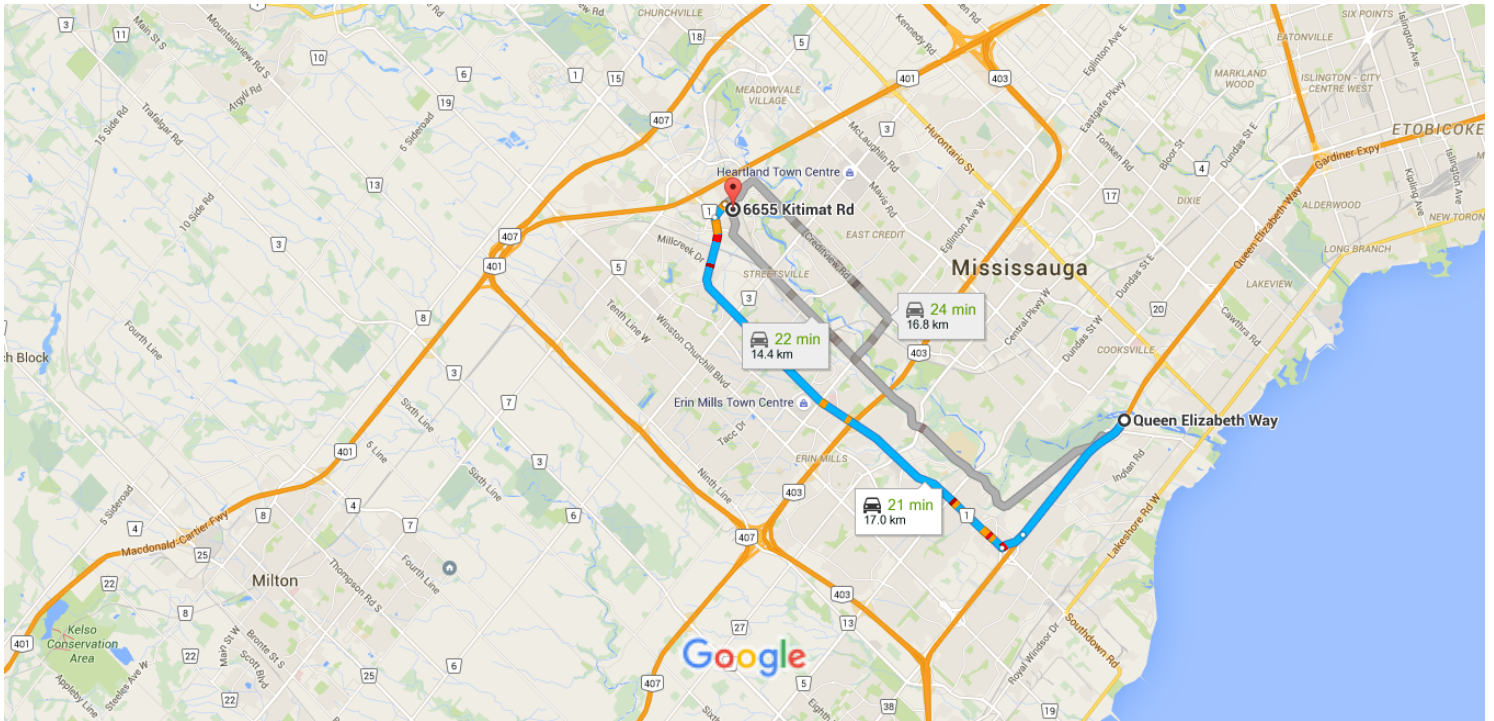

Queen Elizabeth Way, Mississauga, ON to 6655 Kitimat Road, Mississauga, ON Drive 17.0 km, 21 min

Map data ©2016 Google 2 km

via Peel Regional Rd 1 N
18 min without traffic

21 min
17.0 km

via Mississauga Rd
19 min without traffic

22 min
14.4 km

via Mississauga Rd and Creditview Rd
21 min without traffic

24 min
16.8 km