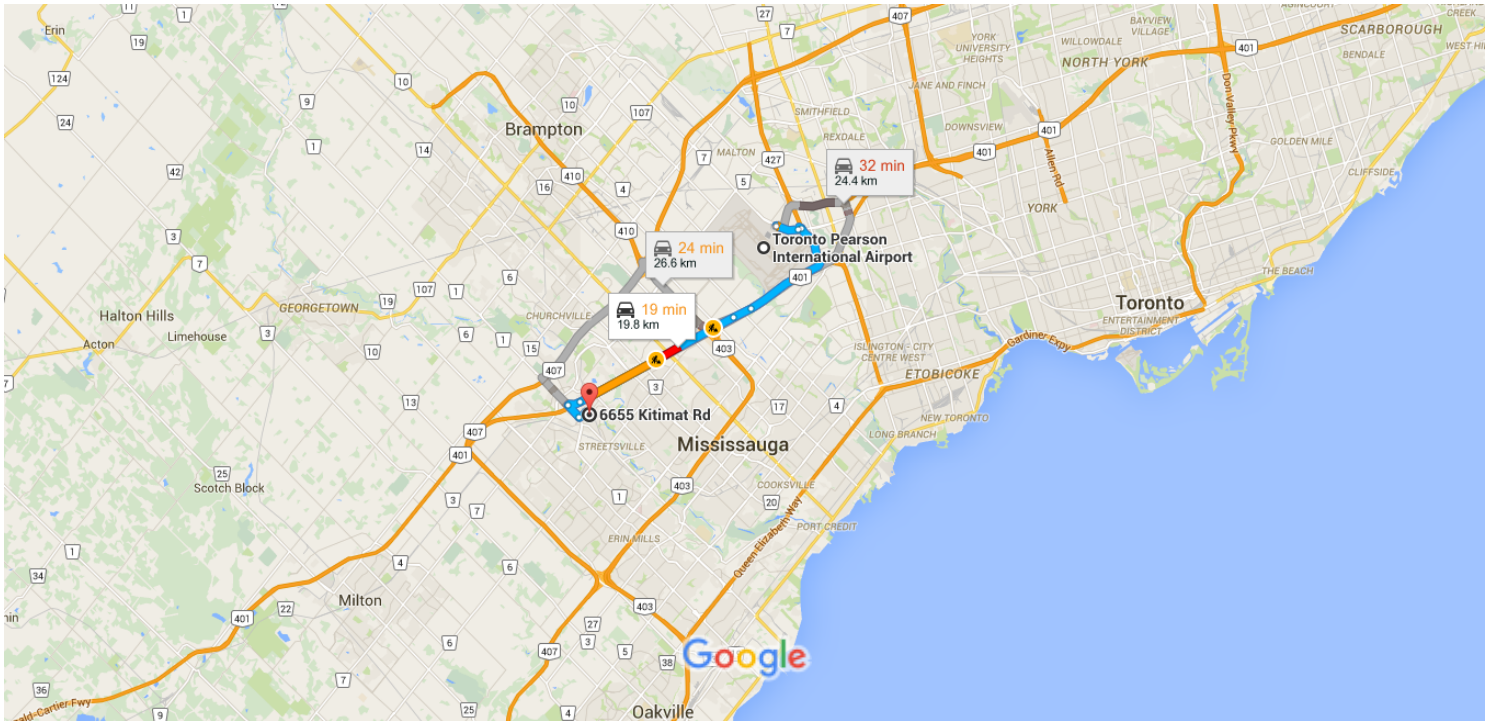

Toronto Pearson International Airport to 6655 Kitimat Rd Drive 19.8 km, 19 min Rd

Map data ©2016 Google 5 km

via ON-401 W
15 min without traffic

19 min
19.8 km

via ON-407
20 min without traffic

24 min
26.6 km

via ON-409 E and ON-401 W
18 min without traffic

32 min
24.4 km